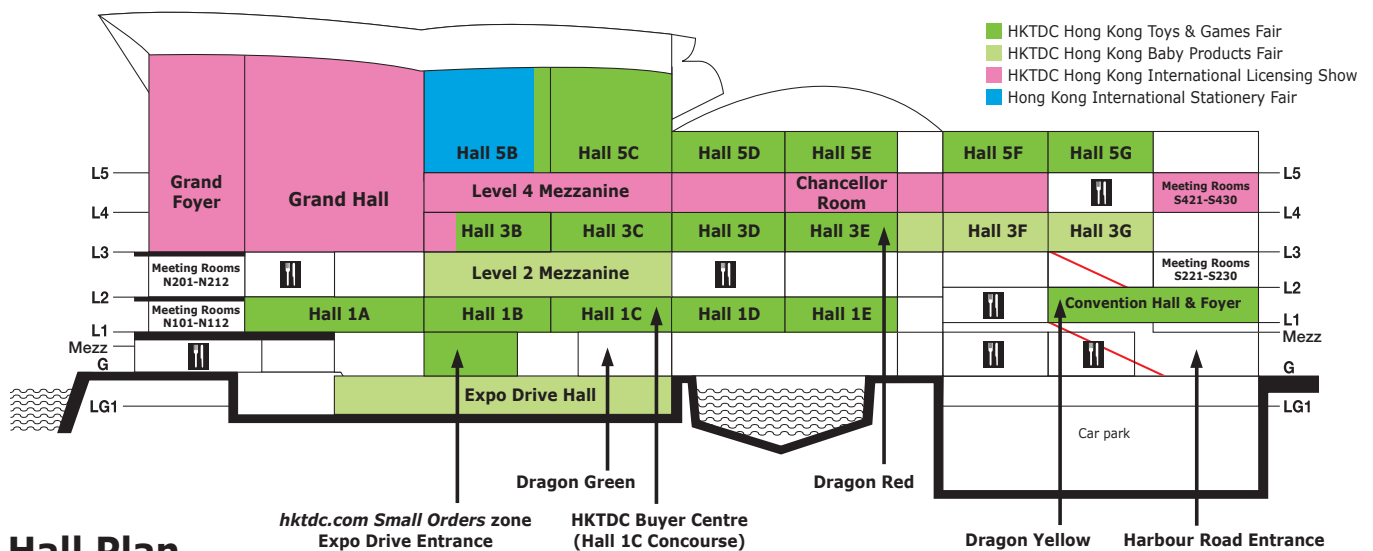

Guide to Zones and Group Pavilions (with Booth Legend)

Zone	Hall Location/Site
DIY Supplies	Hall 5B (Level 5)
Gift Stationery	
Kids & School	
Pen & Paper	
Smart Office	
Group Pavilion	
Korea	
Taiwan	
Thailand	

Concurrent Event	Hall Location/Site
HKTDC Hong Kong Baby Products Fair	Halls 3F-G, Hall 3 Concourse, Expo Drive Hall, Level 2 Mezzanine
HKTDC Hong Kong International Licensing Show	Grand Hall, Foyer & Hall 3B, Level 4 Mezzanine, Chancellor Room, Meeting Rooms S421-S430
HKTDC Hong Kong Toys & Games Fair	Halls 1A-E & Concourse, 3B-E & Concourse, 5B-G, Convention Hall & Foyer

5B-A01

Hall Location/Site ↑ ↑ Aisle ↑ Booth Number

— To access Convention Hall, please use the escalator or lift at Harbour Road Entrance or Hall 3G.