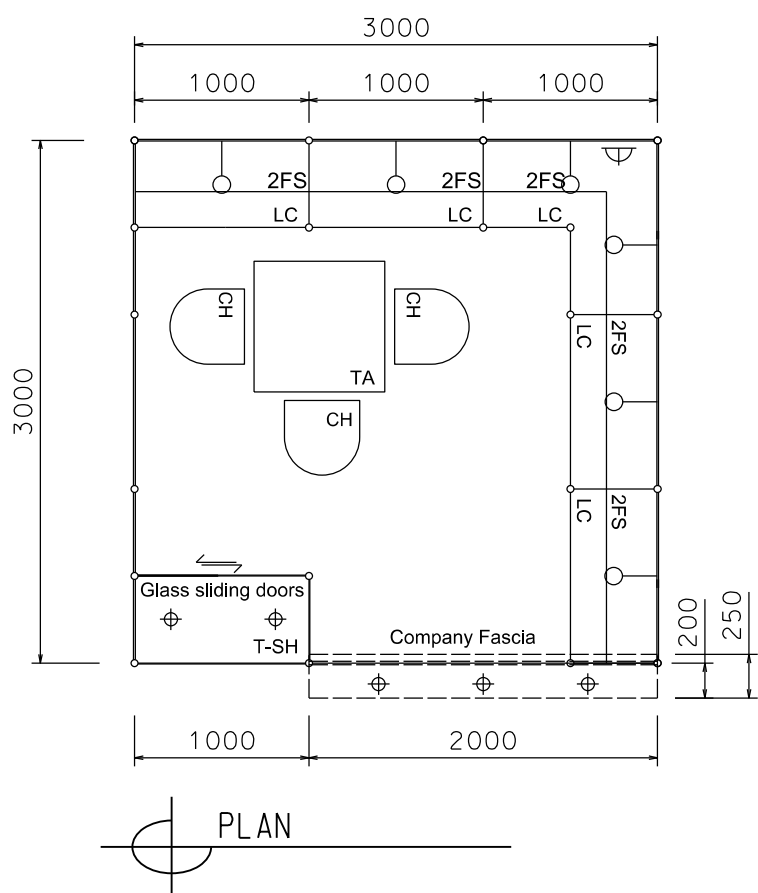

3M x 3M Premium Booth A

3米乘3米特級展台A

PERSPECTIVE

BOOTH SPECIFICATION		QTY
	Tall showcase in beige sticker lamination, 1 layer of glass shelf, 2x 7W LED downlights	1
	Lockable cabinet in beige sticker lamination (1mL x 0.5mD x 0.75mH)	5.5
	Wooden shelf (flat) (1mL x 0.3mD)	12
	Square meeting table (0.7m X0.7m x 0.75mH)	1
	Black leather chair	3
	Longarmed spotlight w/13 watt LED lamp (yellow)	6
	7W LED light (for fascia)	3
	500w Square pin power socket	1
	Company Logo	1