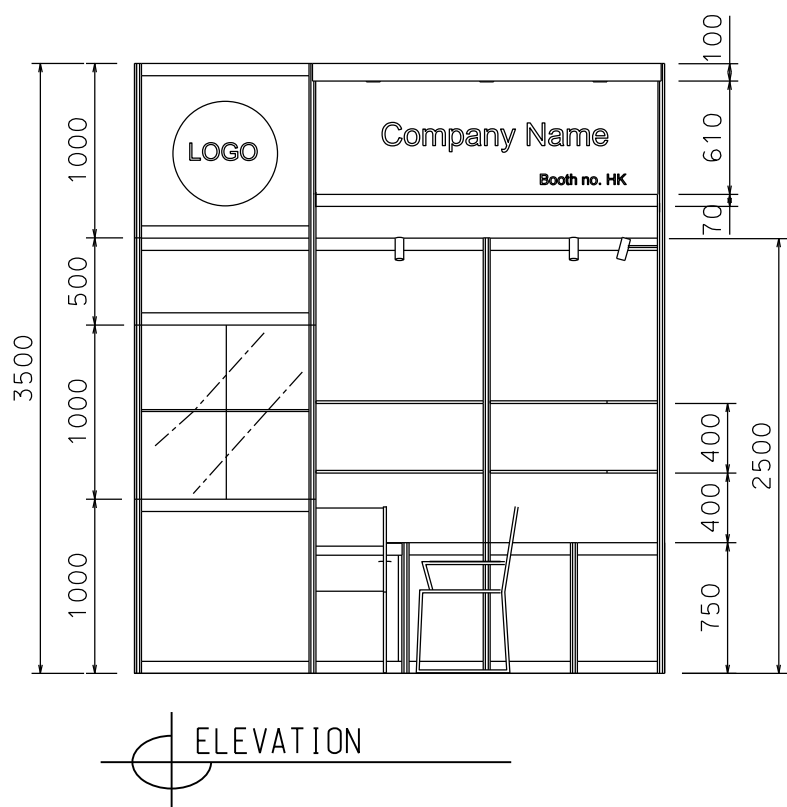

3M x 3M Premium Booth A

3米乘3米特級展台A

PERSPECTIVE

BOOTH SPECIFICATION		QTY
	Tall showcase in beige sticker lamination, 1 layer of glass shelf, 2x 7W LED downlights	1
	Lockable cabinet in beige sticker lamination (1mL x 0.5mD x 0.75mH)	5.5
	Wooden shelf (flat) (1mL x 0.3mD)	12
	Square meeting table (0.7m X0.7m x 0.75mH)	1
	Black leather chair	3
	Longarmed spotlight w/13 watt LED lamp (yellow)	6
	7W LED light (for fascia)	3
	500w Square pin power socket	1
	Company Logo	1