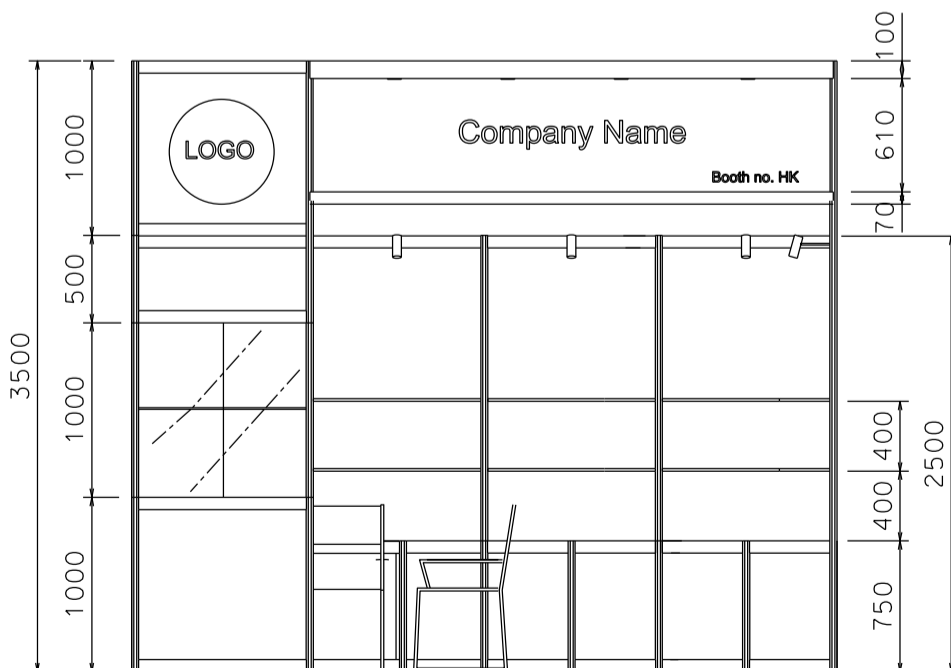

### 4M x 3M Premium Booth A

4米乘3米特級展台A

BOOTH SPECIFICATION		QTY
	Tall showcase in beige sticker lamination, 1 layer of glass shelf, 2x 7W LED downlights	1
	Lockable cabinet in beige sticker lamination (1mL x 0.5mD x 0.75mH)	6.5
	Wooden shelf (flat) (1mL x 0.3mD)	14
	Square meeting table (0.7m X 0.7m x 0.75mH)	1
	Black leather chair	3
	Longarmed spotlight w/13 watt LED lamp (yellow)	8
	7W LED light (for fascia)	3
	500w Square pin power socket	1
	Company Logo	1