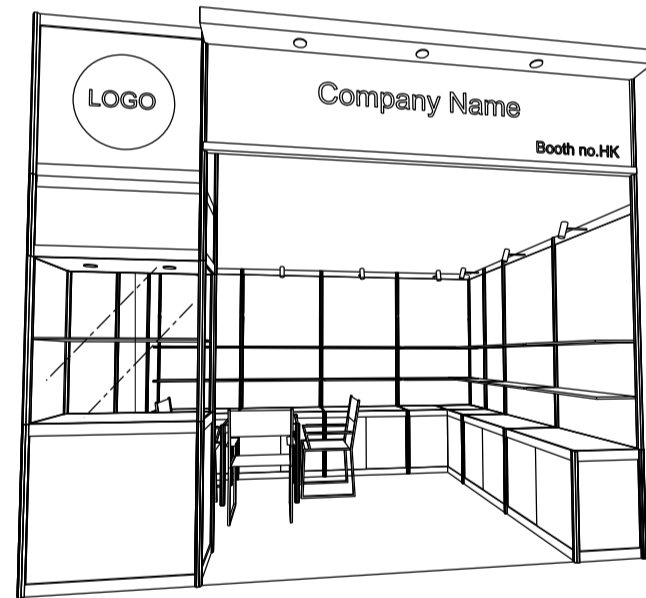

### 4M x 3M Premium Booth A

4米乘3米特級展台A

BOOTH SPECIFICATION		QTY
	Tall showcase in beige sticker lamination, 1 layer of glass shelf, 2x 7W LED downlights	1
	Lockable cabinet in beige sticker lamination (1mL x 0.5mD x 0.75mH)	6.5
	Wooden shelf (flat) (1mL x 0.3mD)	14
	Square meeting table (0.7m X 0.7m x 0.75mH)	1
	Black leather chair	3
	Longarmed spotlight w/13 watt LED lamp (yellow)	8
	7W LED light (for fascia)	3
	500w Square pin power socket	1
	Company Logo	1