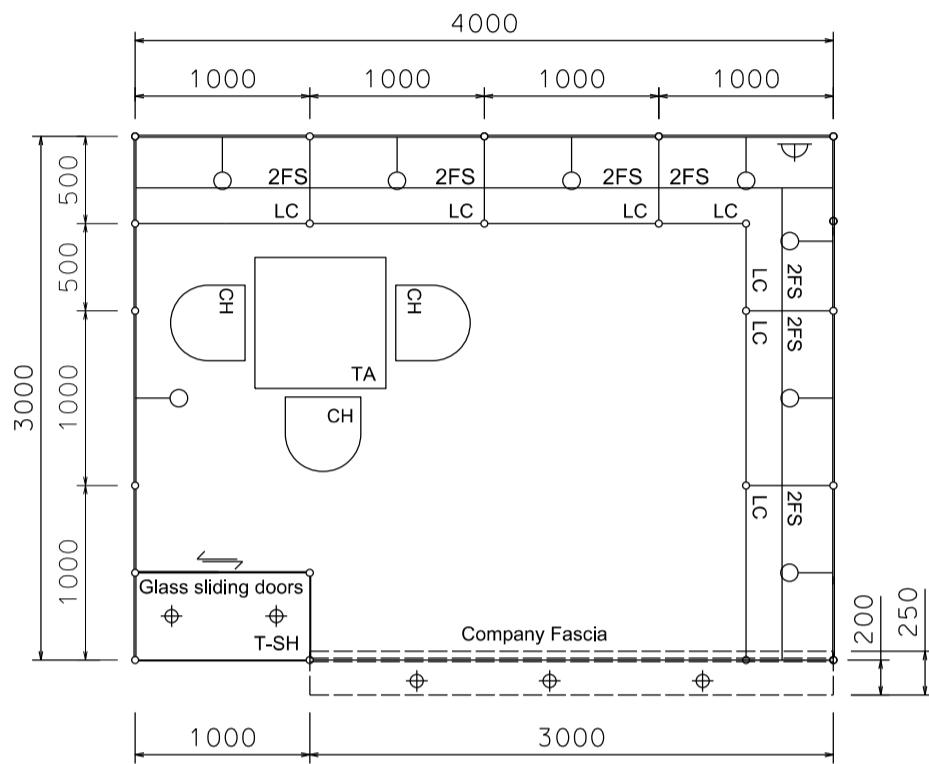

### 4M x 3M Premium Booth A

4米乘3米特級展台A

BOOTH SPECIFICATION		QTY
	Tall showcase in beige sticker lamination, 1 layer of glass shelf, 2x 7W LED downlights	1
	Lockable cabinet in beige sticker lamination (1mL x 0.5mD x 0.75mH)	6.5
	Wooden shelf (flat) (1mL x 0.3mD)	14
	Square meeting table (0.7m X 0.7m x 0.75mH)	1
	Black leather chair	3
	Longarmed spotlight w/13 watt LED lamp (yellow)	8
	7W LED light (for fascia)	3
	500w Square pin power socket	1
	Company Logo	1